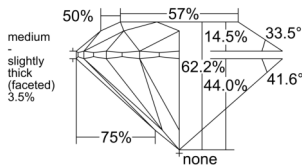

GIA®

FACSIMILE

GIA REPORT 6555213819

Verify this report at GIA.edu

GIA NATURAL DIAMOND DOSSIER®

May 11, 2026
GIA Report Number 6555213819
Shape and Cutting Style ..... Round Brilliant
Measurements ..... 5.10 - 5.13 x 3.18 mm

GRADING RESULTS

Carat Weight ..... 0.50 carat
Color Grade ..... K
Clarity Grade VS1
Cut Grade ..... Excellent

ADDITIONAL GRADING INFORMATION

Polish ..... Excellent
Symmetry ..... Excellent
Fluorescence ..... None
Clarity Characteristics ..... Cloud, Feather, Pinpoint
Inscription(s): GIA 6555213819

PROPORTIONS

Profile to actual proportions