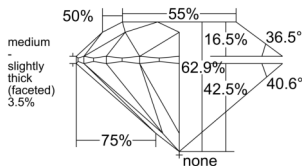

GIA®

FACSIMILE

GIA REPORT 6555212451

Verify this report at GIA.edu

GIA NATURAL DIAMOND DOSSIER®

May 13, 2026
GIA Report Number 6555212451
Shape and Cutting Style ..... Round Brilliant
Measurements ..... 4.83 - 4.86 x 3.05 mm

GRADING RESULTS

Carat Weight ..... 0.44 carat
Color Grade ..... G
Clarity Grade VS1
Cut Grade ..... Excellent

ADDITIONAL GRADING INFORMATION

Polish ..... Excellent
Symmetry ..... Excellent
Fluorescence ..... None
Clarity Characteristics ..... Cloud, Pinpoint
Inscription(s): GIA 6555212451

PROPORTIONS

Profile to actual proportions