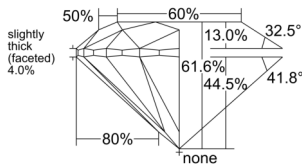

GIA®

FACSIMILE

GIA REPORT 6555211501

Verify this report at GIA.edu

GIA NATURAL DIAMOND DOSSIER®

May 09, 2026
GIA Report Number 6555211501
Shape and Cutting Style ..... Round Brilliant
Measurements ..... 5.26 - 5.28 x 3.24 mm

GRADING RESULTS

Carat Weight ..... 0.55 carat
Color Grade ..... K
Clarity Grade VS1
Cut Grade ..... Excellent

ADDITIONAL GRADING INFORMATION

Polish ..... Excellent
Symmetry ..... Excellent
Fluorescence ..... None
Clarity Characteristics ..... Cloud
Inscription(s): GIA 6555211501

PROPORTIONS

Profile to actual proportions

GRADING SCALES

GIA COLOR SCALE	GIA CLARITY SCALE	GIA CUT SCALE	
D	FLAWLESS	EXCELLENT	
E	INTERNALLY FLAWLESS		
F		VVS₁	VERY GOOD
G	VVS₂		
H	VS₁	GOOD	
I	VS₂		
J	SI₁	FAIR	
K	SI₂		
L	I₁	POOR	
M			
N	I₂		
O			
P	I₃		
Q			
R			
S			
T			
U			
V			
W			
X			
Y			
Z