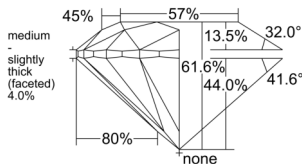

GIA®

FACSIMILE

GIA REPORT 6555211241

Verify this report at GIA.edu

GIA NATURAL DIAMOND DOSSIER®

May 13, 2026
GIA Report Number 6555211241
Shape and Cutting Style ..... Round Brilliant
Measurements ..... 4.38 - 4.42 x 2.71 mm

GRADING RESULTS

Carat Weight ..... 0.32 carat
Color Grade ..... G
Clarity Grade VS1
Cut Grade ..... Excellent

ADDITIONAL GRADING INFORMATION

Polish ..... Excellent
Symmetry ..... Excellent
Fluorescence ..... None
Clarity Characteristics..... Crystal, Cloud, Pinpoint
Inscription(s): GIA 6555211241

PROPORTIONS

Profile to actual proportions