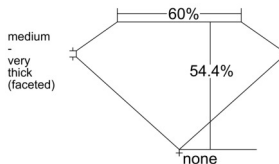

GIA®

FACSIMILE

GIA REPORT 6555210866

Verify this report at GIA.edu

GIA NATURAL DIAMOND DOSSIER®

May 09, 2026
GIA Report Number 6555210866
Shape and Cutting Style ..... Heart Brilliant
Measurements ..... 4.88 x 5.78 x 3.14 mm

GRADING RESULTS

Carat Weight ..... 0.50 carat
Color Grade ..... D
Clarity Grade VS1

ADDITIONAL GRADING INFORMATION

Polish ..... Excellent
Symmetry ..... Very Good
Fluorescence ..... None
Clarity Characteristics ..... Crystal
Inscription(s): GIA 6555210866

PROPORTIONS

Profile not to actual proportions

GRADING SCALES

GIA COLOR SCALE		GIA CLARITY SCALE	
COLORLESS	D	VERY VERY SLIGHTLY INCLUDED	FLAWLESS
	E		INTERNALLY FLAWLESS
	F		VVS₁
	G		VVS₂
	H		VS₁
	I		VS₂
	J		SI₁
	K		SI₂
	L		I₁
	M		I₂
NEAR COLORLESS	N	SLIGHTLY INCLUDED	I₃
	O		
	P		
	Q		
FAINT	R		
	S		
	T		
	U		
VERT LIGHT	V		
	W		
	X		
	Y		
LIGHT	Z