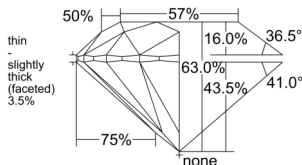

GIA®

FACSIMILE

GIA REPORT 6555201136

Verify this report at GIA.edu

GIA NATURAL DIAMOND DOSSIER®

May 09, 2026
GIA Report Number 6555201136
Shape and Cutting Style ..... Round Brilliant
Measurements ..... 4.65 - 4.70 x 2.94 mm

GRADING RESULTS

Carat Weight ..... 0.40 carat
Color Grade ..... H
Clarity Grade VS1
Cut Grade ..... Excellent

ADDITIONAL GRADING INFORMATION

Polish ..... Excellent
Symmetry ..... Very Good
Fluorescence ..... None
Clarity Characteristics ..... Cloud, Pinpoint
Inscription(s): GIA 6555201136

PROPORTIONS

GRADING SCALES

GIA COLOR SCALE

COLORLESS	D
	E
	F
	G
	H
	I
NEAR COLORLESS	J
	K
	L
FAIN	M
	N
	O
	P
VERY LIGHT	Q
	R
	S
	T
	U
	V
	W
	X
	Y
LIGHT	Z

GIA CLARITY SCALE

FLAWLESS	VERY VERY SLIGHTLY INCLUDED	VS₁	VS₂	VS₁	VS₂	SI₁	SI₂	I₁	I₂	I₃		
											FLAWLESS	INTERNALLY FLAWLESS

GIA CUT SCALE

EXCELLENT
VERY GOOD
GOOD
FAIR
POOR