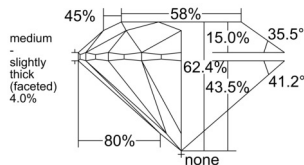

GIA®

FACSIMILE

GIA REPORT 6555193847

Verify this report at GIA.edu

GIA NATURAL DIAMOND DOSSIER®

May 06, 2026
GIA Report Number 6555193847
Shape and Cutting Style ..... Round Brilliant
Measurements ..... 4.28 - 4.31 x 2.68 mm

GRADING RESULTS

Carat Weight ..... 0.30 carat
Color Grade ..... E
Clarity Grade VVS1
Cut Grade ..... Excellent

ADDITIONAL GRADING INFORMATION

Polish ..... Excellent
Symmetry ..... Excellent
Fluorescence ..... Medium Blue
Clarity Characteristics ..... Pinpoint
Inscription(s): GIA 6555193847

PROPORTIONS

GRADING SCALES

GIA COLOR SCALE	GIA CLARITY SCALE	GIA CUT SCALE	
D	FLAWLESS	EXCELLENT	
E	INTERNALLY FLAWLESS		
F		VVS₁	VERY GOOD
G	VVS₂		
H	VS₁	GOOD	
I	VS₂		
J	SI₁	FAIR	
K	SI₂		
L	I₁	POOR	
M	I₂		
N	I₃		
O			
P			
Q			
R			
S			
T			
U			
V			
W			
X			
Y			
Z