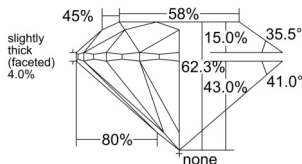

GIA®

FACSIMILE

GIA REPORT 6555192738

Verify this report at GIA.edu

GIA NATURAL DIAMOND DOSSIER®

May 06, 2026
GIA Report Number 6555192738
Shape and Cutting Style ..... Round Brilliant
Measurements ..... 4.68 - 4.72 x 2.93 mm

GRADING RESULTS

Carat Weight ..... 0.40 carat
Color Grade ..... F
Clarity Grade VS1
Cut Grade ..... Excellent

ADDITIONAL GRADING INFORMATION

Polish ..... Excellent
Symmetry ..... Excellent
Fluorescence ..... None
Clarity Characteristics..... Cloud, Needle, Pinpoint
Inscription(s): GIA 6555192738

PROPORTIONS

Profile to actual proportions