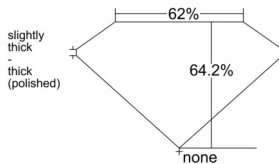

GIA®

FACSIMILE

GIA REPORT 6555192690

Verify this report at gia.edu

GIA NATURAL DIAMOND DOSSIER®

May 09, 2026
GIA Report Number 6555192690
Shape and Cutting Style ..... **Cut-Cornered Rectangular Modified Brilliant**
Measurements ..... 4.97 x 3.34 x 2.15 mm

GRADING RESULTS

Carat Weight ..... 0.30 carat
Color Grade ..... F
Clarity Grade VVS1

ADDITIONAL GRADING INFORMATION

Polish ..... Excellent
Symmetry ..... Very Good
Fluorescence ..... None
Clarity Characteristics ..... Pinpoint, Cloud
Inscription(s): GIA 6555192690

PROPORTIONS

Profile not to actual proportions

GRADING SCALES

GIA COLOR SCALE		GIA CLARITY SCALE			
COLORLESS	D	VERY VERY SLIGHTLY INCLUDED	FLAWLESS		
	E		INTERNALLY FLAWLESS		
	F	VERY SLIGHTLY INCLUDED	VVS₁		
	G		VVS₂		
	H		VS₁		
	NEAR COLORLESS	I	SLIGHTLY INCLUDED	VS₂	
		J		SI₁	
		FAINT	K	INCLUDED	SI₂
			L		I₁
			M		I₂
VERT LIGHT	N	LIGHT	I₃		
	O				
	P				
	Q				
	R