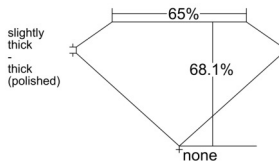

GIA®

FACSIMILE

GIA REPORT 6555192671

Verify this report at GIA.edu

GIA NATURAL DIAMOND DOSSIER®

May 07, 2026
GIA Report Number 6555192671
Shape and Cutting Style ..... **Cut-Cornered Rectangular Modified Brilliant**
Measurements ..... 4.98 x 3.68 x 2.50 mm

GRADING RESULTS

Carat Weight ..... 0.40 carat
Color Grade ..... D
Clarity Grade VVS1

ADDITIONAL GRADING INFORMATION

Polish ..... Excellent
Symmetry ..... Excellent
Fluorescence ..... Faint
Clarity Characteristics ..... Pinpoint
Inscription(s): GIA 6555192671

PROPORTIONS

Profile not to actual proportions

GRADING SCALES

GIA COLOR SCALE		GIA CLARITY SCALE			
COLORLESS	D	VERY VERY SLIGHTLY INCLUDED	FLAWLESS		
	E		INTERNALLY FLAWLESS		
	F		VVS₁		
	G		VVS₂		
	NEAR COLORLESS	H	VERY SLIGHTLY INCLUDED	VS₁	
		I		VS₂	
		FAINT	J	SLIGHTLY INCLUDED	S₁
			K		S₂
	L		I₁		
	M		I₂		
N	I₃				
O					
LIGHT	P				
	Q				
	R				
	S				
	T				
	U				
	V				
	W				
X					
Y					
Z