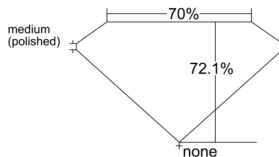

GIA®

FACSIMILE

GIA REPORT 6555192447

Verify this report at GIA.edu

GIA NATURAL DIAMOND DOSSIER®

May 06, 2026
GIA Report Number 6555192447
Shape and Cutting Style ..... Square Modified Brilliant
Measurements ..... 3.70 x 3.68 x 2.65 mm

GRADING RESULTS

Carat Weight ..... 0.30 carat
Color Grade ..... E
Clarity Grade VVS1

ADDITIONAL GRADING INFORMATION

Polish ..... Excellent
Symmetry ..... Very Good
Fluorescence ..... None
Clarity Characteristics ..... Pinpoint, Feather
Inscription(s): GIA 6555192447

PROPORTIONS

Profile not to actual proportions

GRADING SCALES

GIA COLOR SCALE		GIA CLARITY SCALE			
COLORLESS	D	VERY VERY SLIGHTLY INCLUDED	FLAWLESS		
	E		INTERNALLY FLAWLESS		
	F	VERY SLIGHTLY INCLUDED	VVS₁		
	G		VVS₂		
	H		VS₁		
	NEAR COLORLESS	I	SLIGHTLY INCLUDED	VS₂	
		J		SI₁	
		FAINT	K	INCLUDED	SI₂
			L		I₁
			M		I₂
VERT LIGHT	N	LIGHT	I₃		
	O				
	P				
	Q				
	R				
	S				
	T