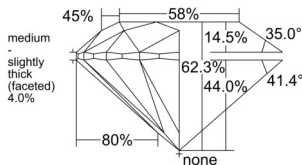

GIA®

FACSIMILE

GIA REPORT 6555192069

Verify this report at GIA.edu

GIA NATURAL DIAMOND DOSSIER®

May 06, 2026
GIA Report Number 6555192069
Shape and Cutting Style ..... Round Brilliant
Measurements ..... 5.47 - 5.50 x 3.42 mm

GRADING RESULTS

Carat Weight ..... 0.63 carat
Color Grade ..... E
Clarity Grade VS1
Cut Grade ..... Excellent

ADDITIONAL GRADING INFORMATION

Polish ..... Excellent
Symmetry ..... Excellent
Fluorescence ..... None
Clarity Characteristics..... Crystal, Cloud, Pinpoint
Inscription(s): GIA 6555192069

PROPORTIONS

GRADING SCALES

GIA COLOR SCALE	GIA CLARITY SCALE	GIA CUT SCALE	
D	FLAWLESS	EXCELLENT	
E	INTERNALLY FLAWLESS		
F		VVS₁	VERY GOOD
G	VVS₂		
H	VS₁	GOOD	
I	VS₂		
J	SI₁	FAIR	
K	SI₂		
L	I₁	POOR	
M	I₂		
N	I₃		
O			
P			
Q			
R			
S			
T			
U			
V			
W			
X			
Y			
Z