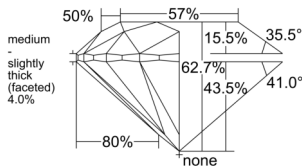

GIA®

FACSIMILE

GIA REPORT 6555191176

Verify this report at GIA.edu

GIA NATURAL DIAMOND DOSSIER®

May 06, 2026
GIA Report Number 6555191176
Shape and Cutting Style ..... Round Brilliant
Measurements ..... 5.89 - 5.93 x 3.71 mm

GRADING RESULTS

Carat Weight ..... 0.80 carat
Color Grade ..... E
Clarity Grade VS2
Cut Grade ..... Excellent

ADDITIONAL GRADING INFORMATION

Polish ..... Excellent
Symmetry ..... Excellent
Fluorescence ..... Strong Blue
Clarity Characteristics ..... Cloud, Crystal, Feather
Inscription(s): GIA 6555191176

PROPORTIONS

Profile to actual proportions