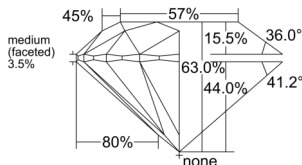

GIA®

FACSIMILE

GIA REPORT 6555191129

Verify this report at GIA.edu

GIA NATURAL DIAMOND DOSSIER®

May 07, 2026
GIA Report Number 6555191129
Shape and Cutting Style ..... Round Brilliant
Measurements ..... 6.12 - 6.16 x 3.87 mm

GRADING RESULTS

Carat Weight ..... 0.90 carat
Color Grade ..... E
Clarity Grade VS2
Cut Grade ..... Excellent

ADDITIONAL GRADING INFORMATION

Polish ..... Excellent
Symmetry ..... Excellent
Fluorescence ..... None
Clarity Characteristics ..... Cloud
Inscription(s): GIA 6555191129

PROPORTIONS

Profile to actual proportions

GRADING SCALES

GIA COLOR SCALE

COLOURESS	D
	E
	F
	G
	H
	I
	J
NEAR COLOURESS	K
	L
FAIN	M
	N
	O
	P
	Q
	R
	S
	T
	U
	V
	W
	X
	Y
LIGHT	Z

GIA CLARITY SCALE

VERY VERY SLIGHTLY INCLUDED	FLAWLESS
	INTERNALLY FLAWLESS
VERY SLIGHTLY INCLUDED	VVS₁
	VVS₂
SLIGHTLY INCLUDED	VS₁
	VS₂
INCLUDED	SI₁
	SI₂
	I₁
	I₂
	I₃

GIA CUT SCALE

EXCELLENT
VERY GOOD
GOOD
FAIR
POOR