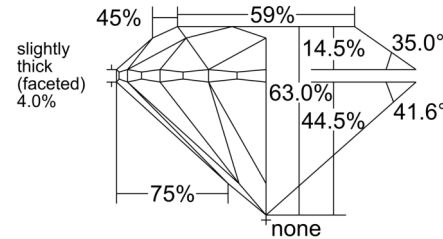

GIA NATURAL DIAMOND GRADING REPORT

May 06, 2026  
 GIA Report Number ..... 6555179726  
 Shape and Cutting Style ..... Round Brilliant  
 Measurements ..... 6.75 - 6.80 x 4.27 mm

GRADING RESULTS

Carat Weight ..... 1.22 carat  
 Color Grade ..... I  
 Clarity Grade ..... SI2  
 Cut Grade ..... Excellent

PROPORTIONS

Profile to actual proportions

CLARITY CHARACTERISTICS

KEY TO SYMBOLS\*

-  Twinning Wisp
-  Feather
-  Crystal
-  Needle

\* Red symbols denote internal characteristics (inclusions). Green or black symbols denote external characteristics (blemishes). Diagram is an approximate representation of the diamond, and symbols shown indicate type, position, and approximate size of clarity characteristics. All clarity characteristics may not be shown. Details of finish are not shown.