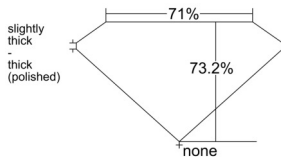

GIA®

FACSIMILE

GIA REPORT 6555179408

Verify this report at GIA.edu

GIA NATURAL DIAMOND DOSSIER®

May 05, 2026
GIA Report Number 6555179408
Shape and Cutting Style ..... Square Modified Brilliant
Measurements ..... 3.73 x 3.66 x 2.68 mm

GRADING RESULTS

Carat Weight ..... 0.30 carat
Color Grade ..... G
Clarity Grade VVS1

ADDITIONAL GRADING INFORMATION

Polish ..... Excellent
Symmetry ..... Excellent
Fluorescence ..... None
Clarity Characteristics ..... Feather
Inscription(s): GIA 6555179408

PROPORTIONS

Profile not to actual proportions

GRADING SCALES

GIA COLOR SCALE		GIA CLARITY SCALE			
COLORLESS	D	VERY VERY SLIGHTLY INCLUDED	FLAWLESS		
	E		INTERNALLY FLAWLESS		
	F	VERY SLIGHTLY INCLUDED	VVS₁		
	G		VVS₂		
	H		VS₁		
	NEAR COLORLESS	I	SLIGHTLY INCLUDED	VS₂	
		J		SI₁	
		FAINT	K	INCLUDED	SI₂
			L		I₁
			M		I₂
N			I₃		
VERT LIGHT	O	LIGHT			
	P				
	Q				
	R				
	S				
	T				
	U				
	V				
W					
	X				
Y					
Z