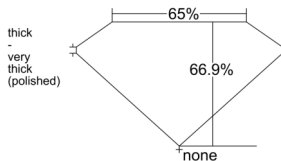

GIA®

FACSIMILE

GIA REPORT 6555178856

Verify this report at GIA.edu

GIA NATURAL DIAMOND DOSSIER®

May 06, 2026
GIA Report Number 6555178856
Shape and Cutting Style ..... **Cut-Cornered Rectangular Modified Brilliant**
Measurements ..... 5.09 x 3.69 x 2.47 mm

GRADING RESULTS

Carat Weight ..... 0.40 carat
Color Grade ..... G
Clarity Grade VS1

ADDITIONAL GRADING INFORMATION

Polish ..... Excellent
Symmetry ..... Very Good
Fluorescence ..... Medium Blue
Clarity Characteristics ..... Cloud
Inscription(s): GIA 6555178856

PROPORTIONS

Profile not to actual proportions

GRADING SCALES

GIA COLOR SCALE		GIA CLARITY SCALE			
COLORLESS	D	VERY VERY SLIGHTLY INCLUDED	FLAWLESS		
	E		INTERNALLY FLAWLESS		
	F	VERY SLIGHTLY INCLUDED	VVS₁		
	G		VVS₂		
	H		VS₁		
	NEAR COLORLESS	I	SLIGHTLY INCLUDED	VS₂	
		J		SI₁	
		FAINT	K	INCLUDED	SI₂
			L		I₁
			M		I₂
VERT LIGHT	N	LIGHT	I₃		
	O				
	P				
	Q				
	R				
	S				
	T				
LIGHT	U				
	V				
	W				
	X				
Y					
Z