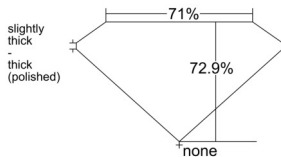

GIA®

FACSIMILE

GIA REPORT 6555178306

Verify this report at GIA.edu

GIA NATURAL DIAMOND DOSSIER®

May 06, 2026
GIA Report Number 6555178306
Shape and Cutting Style ..... **Square Modified Brilliant**
Measurements ..... 3.70 x 3.68 x 2.69 mm

GRADING RESULTS

Carat Weight ..... 0.31 carat
Color Grade ..... G
Clarity Grade VVS2

ADDITIONAL GRADING INFORMATION

Polish ..... Excellent
Symmetry ..... Very Good
Fluorescence ..... None
Clarity Characteristics ..... Cloud, Feather
Inscription(s): GIA 6555178306

PROPORTIONS

Profile not to actual proportions

GRADING SCALES

GIA COLOR SCALE		GIA CLARITY SCALE			
COLORLESS	D	VERY VERY SLIGHTLY INCLUDED	FLAWLESS		
	E		INTERNALLY FLAWLESS		
	F		VVS₁		
	NEAR COLORLESS	G	VERY SLIGHTLY INCLUDED	VVS₂	
		H		VS₁	
		FAINT	I	SLIGHTLY INCLUDED	VS₂
			J		SI₁
			K		SI₂
	LIGHT	L	INCLUDED	I₁	
		M		I₂	
N		I₃			
O					
P					
Q					
R					
S