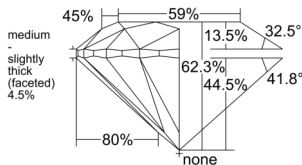

GIA®

FACSIMILE

GIA REPORT 6555172245

Verify this report at GIA.edu

GIA NATURAL DIAMOND DOSSIER®

May 05, 2026
GIA Report Number 6555172245
Shape and Cutting Style ..... Round Brilliant
Measurements ..... 4.26 - 4.29 x 2.67 mm

GRADING RESULTS

Carat Weight ..... 0.30 carat
Color Grade ..... H
Clarity Grade VVS1
Cut Grade ..... Excellent

ADDITIONAL GRADING INFORMATION

Polish ..... Excellent
Symmetry ..... Excellent
Fluorescence ..... Faint
Clarity Characteristics ..... Pinpoint
Inscription(s): GIA 6555172245

PROPORTIONS

Profile to actual proportions