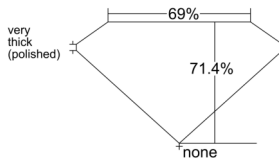

GIA®

FACSIMILE

GIA REPORT 6555170749

Verify this report at GIA.edu

GIA NATURAL DIAMOND DOSSIER®

May 05, 2026
GIA Report Number 6555170749
Shape and Cutting Style ..... Square Modified Brilliant
Measurements ..... 5.17 x 5.17 x 3.69 mm

GRADING RESULTS

Carat Weight ..... 0.90 carat
Color Grade L
Clarity Grade VS1

ADDITIONAL GRADING INFORMATION

Polish ..... Excellent
Symmetry ..... Excellent
Fluorescence ..... None
Clarity Characteristics ..... Feather
Inscription(s): GIA 6555170749

PROPORTIONS

Profile not to actual proportions

GRADING SCALES

GIA COLOR SCALE		GIA CLARITY SCALE			
COLORLESS	D	VERY VERY SLIGHTLY INCLUDED	FLAWLESS		
	E		INTERNALLY FLAWLESS		
	F		VVS₁		
	NEAR COLORLESS	G	VERY SLIGHTLY INCLUDED	VVS₂	
		H		VS₁	
		FAINT	I	SLIGHTLY INCLUDED	VS₂
			J		SI₁
			K		SI₂
	LIGHT	L	INCLUDED	I₁	
		M		I₂	
N		INCLUDED	I₃		
O					
P					
Q					
R					
S					
T					
U					
V					
W					
X					
Y					
Z