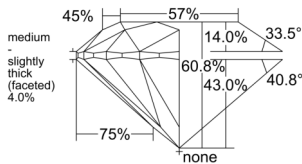

GIA®

FACSIMILE

GIA REPORT 6555169841

Verify this report at GIA.edu

GIA NATURAL DIAMOND DOSSIER®

May 06, 2026
GIA Report Number 6555169841
Shape and Cutting Style ..... Round Brilliant
Measurements ..... 4.31 - 4.34 x 2.63 mm

GRADING RESULTS

Carat Weight ..... 0.30 carat
Color Grade ..... D
Clarity Grade VS1
Cut Grade ..... Excellent

ADDITIONAL GRADING INFORMATION

Polish ..... Excellent
Symmetry ..... Very Good
Fluorescence ..... None
Clarity Characteristics ..... Crystal, Needle, Pinpoint
Inscription(s): GIA 6555169841

PROPORTIONS

Profile to actual proportions

GRADING SCALES

GIA COLOR SCALE

COLORESS	D
	E
	F
	G
	H
	I
	J
NEAR COLORESS	K
	L
FANIT	M
	N
	O
	P
VERY LIGHT	Q
	R
	S
	T
	U
	V
	W
	X
	Y
LIGHT	Z

GIA CLARITY SCALE

VERY VERY SLIGHTLY INCLUDED	FLAWLESS
	INTERNALLY FLAWLESS
VERY SLIGHTLY INCLUDED	VVS₁
	VVS₂
SLIGHTLY INCLUDED	VS₁
	VS₂
INCLUDED	SI₁
	SI₂
	I₁
	I₂
	I₃

GIA CUT SCALE

EXCELLENT
VERY GOOD
GOOD
FAIR
POOR