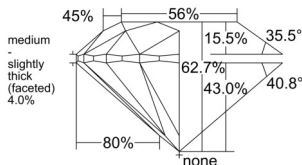

GIA®

FACSIMILE

GIA REPORT 6555167938

Verify this report at GIA.edu

GIA NATURAL DIAMOND DOSSIER®

May 02, 2026
GIA Report Number 6555167938
Shape and Cutting Style ..... Round Brilliant
Measurements ..... 4.69 - 4.72 x 2.95 mm

GRADING RESULTS

Carat Weight ..... 0.40 carat
Color Grade ..... D
Clarity Grade VVS1
Cut Grade ..... Excellent

ADDITIONAL GRADING INFORMATION

Polish ..... Excellent
Symmetry ..... Excellent
Fluorescence ..... Very Strong Blue
Clarity Characteristics ..... Pinpoint
Inscription(s): GIA 6555167938

PROPORTIONS

Profile to actual proportions

GRADING SCALES

GIA COLOR SCALE

COLORLESS	D
	E
	F
	G
	H
	I
	J
NEAR COLORLESS	K
	L
Faint	M
	N
	O
	P
	Q
	R
	S
	T
	U
	V
	W
	X
	Y
Light	Z

GIA CLARITY SCALE

FLAWLESS	INTERNAL FLAWLESS	
		FLAWLESS
VERY VERY SLIGHTLY INCLUDED	VVS₁	
	VVS₂	
VERY SLIGHTLY INCLUDED	VS₁	
	VS₂	
SLIGHTLY INCLUDED	SI₁	
	SI₂	
INCLUDED	I₁	
	I₂	
	I₃	

GIA CUT SCALE

EXCELLENT
VERY GOOD
GOOD
FAIR
POOR