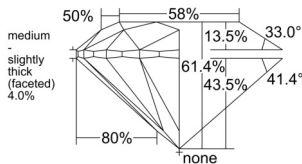

GIA®

FACSIMILE

GIA REPORT 6555165399

Verify this report at GIA.edu

GIA NATURAL DIAMOND DOSSIER®

May 01, 2026
GIA Report Number 6555165399
Shape and Cutting Style ..... Round Brilliant
Measurements ..... 4.34 - 4.37 x 2.68 mm

GRADING RESULTS

Carat Weight ..... 0.31 carat
Color Grade ..... D
Clarity Grade VVS1
Cut Grade ..... Excellent

ADDITIONAL GRADING INFORMATION

Polish ..... Excellent
Symmetry ..... Excellent
Fluorescence ..... Strong Blue
Clarity Characteristics ..... Cloud
Inscription(s): GIA 6555165399

PROPORTIONS

Profile to actual proportions

GRADING SCALES

GIA COLOR SCALE	GIA CLARITY SCALE	GIA CUT SCALE	
D	FLAWLESS	EXCELLENT	
E	INTERNALLY FLAWLESS		
F		VVS₁	VERY GOOD
G	VVS₂		
H	VS₁	GOOD	
I	VS₂		
J	SI₁	FAIR	
K	SI₂		
L	I₁	POOR	
M	I₂		
N	I₃		
O			
P			
Q			
R			
S			
T			
U			
V			
W			
X			
Y			
Z