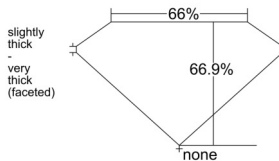

GIA®

FACSIMILE

GIA REPORT 6555162739

Verify this report at GIA.edu

GIA NATURAL DIAMOND DOSSIER®

May 06, 2026
GIA Report Number 6555162739
Shape and Cutting Style ..... Cushion Modified Brilliant
Measurements ..... 5.71 x 5.46 x 3.65 mm

GRADING RESULTS

Carat Weight ..... 0.90 carat
Color Grade I
Clarity Grade SI1

ADDITIONAL GRADING INFORMATION

Polish ..... Excellent
Symmetry ..... Very Good
Fluorescence ..... None
Clarity Characteristics ..... Cloud
Inscription(s): GIA 6555162739

PROPORTIONS

Profile not to actual proportions

GRADING SCALES

GIA COLOR SCALE		GIA CLARITY SCALE	
COLORLESS	D	VERY VERY SLIGHTLY INCLUDED	FLAWLESS
	E		INTERNALLY FLAWLESS
	F		VVS₁
	G		VVS₂
	H		VS₁
	I		VS₂
	J		SI₁
	K		SI₂
	L		I₁
	M		I₂
NEAR COLORLESS	N	SLIGHTLY INCLUDED	I₃
	O		
	P		
	Q		
FAINT	R	INCLUDED	
	S		
	T		
	U		
VERT LIGHT	V		
	W		
	X		
	Y		
LIGHT	Z