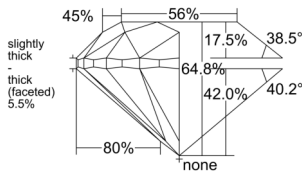

GIA®

FACSIMILE

GIA REPORT 6555162426

Verify this report at GIA.edu

GIA NATURAL DIAMOND DOSSIER®

May 04, 2026
GIA Report Number 6555162426
Shape and Cutting Style ..... Round Brilliant
Measurements ..... 4.56 - 4.58 x 2.96 mm

GRADING RESULTS

Carat Weight ..... 0.40 carat
Color Grade ..... E
Clarity Grade VS1
Cut Grade ..... Good

ADDITIONAL GRADING INFORMATION

Polish ..... Excellent
Symmetry ..... Excellent
Fluorescence ..... None
Clarity Characteristics..... Cloud, Crystal, Needle, Pinpoint
Inscription(s): GIA 6555162426

PROPORTIONS

Profile to actual proportions