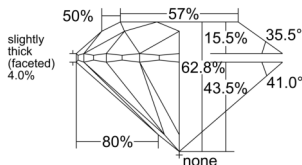

GIA®

FACSIMILE

GIA REPORT 6555162233

Verify this report at GIA.edu

GIA NATURAL DIAMOND DOSSIER®

May 01, 2026
GIA Report Number 6555162233
Shape and Cutting Style ..... Round Brilliant
Measurements ..... 5.62 - 5.66 x 3.55 mm

GRADING RESULTS

Carat Weight ..... 0.70 carat
Color Grade ..... F
Clarity Grade VS1
Cut Grade ..... Excellent

ADDITIONAL GRADING INFORMATION

Polish ..... Excellent
Symmetry ..... Excellent
Fluorescence ..... None
Clarity Characteristics..... Indented Natural, Needle, Pinpoint
Inscription(s): GIA 6555162233

PROPORTIONS

Profile to actual proportions

GRADING SCALES

GIA COLOR SCALE	GIA CLARITY SCALE	GIA CUT SCALE	
D	FLAWLESS	EXCELLENT	
E	INTERNALLY FLAWLESS		
F		VVS₁	VERY GOOD
G	VVS₂		
H	VS₁	GOOD	
I	VS₂		
J	SI₁	FAIR	
K	SI₂		
L	I₁	POOR	
M			
N			
O	I₂		
P			
Q			
R	I₃		
S			
T			
U			
V			
W			
X			
Y			
Z