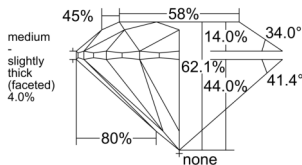

GIA®

FACSIMILE

GIA REPORT 6555161971

Verify this report at GIA.edu

GIA NATURAL DIAMOND DOSSIER®

May 09, 2026
GIA Report Number 6555161971
Shape and Cutting Style ..... Round Brilliant
Measurements ..... 4.72 - 4.75 x 2.94 mm

GRADING RESULTS

Carat Weight ..... 0.40 carat
Color Grade ..... G
Clarity Grade S11
Cut Grade ..... Excellent

ADDITIONAL GRADING INFORMATION

Polish ..... Excellent
Symmetry ..... Excellent
Fluorescence ..... None
Clarity Characteristics ..... Cloud
Inscription(s): GIA 6555161971

PROPORTIONS

Profile to actual proportions

GRADING SCALES

GIA COLOR SCALE	GIA CLARITY SCALE	GIA CUT SCALE
D	FLAWLESS	EXCELLENT
E	FLAWLESS	
F	INTERNALLY FLAWLESS	VERY GOOD
G	FLAWLESS	
H	VVS₁	GOOD
I	VVS₂	
J	VS₁	FAIR
K	VS₂	
L	S1₁	POOR
M	S1₂	
N	I₁	
O	I₂	
P	I₃	
Q		
R		
S		
T		
U		
V		
W		
X		
Y		
Z