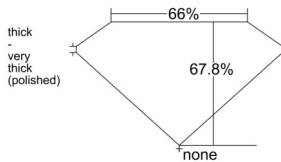

GIA®

FACSIMILE

GIA REPORT 6555161378

Verify this report at GIA.edu

GIA NATURAL DIAMOND DOSSIER®

May 02, 2026
GIA Report Number 6555161378
Shape and Cutting Style ..... **Cut-Cornered Rectangular Modified Brilliant**
Measurements ..... 5.72 x 4.22 x 2.86 mm

GRADING RESULTS

Carat Weight ..... 0.60 carat
Color Grade ..... F
Clarity Grade VVS1

ADDITIONAL GRADING INFORMATION

Polish ..... Excellent
Symmetry ..... Very Good
Fluorescence ..... None
Clarity Characteristics ..... Pinpoint
Inscription(s): GIA 6555161378

PROPORTIONS

Profile not to actual proportions

GRADING SCALES

GIA COLOR SCALE		GIA CLARITY SCALE		
COLORLESS	D	VERY VERY SLIGHTLY INCLUDED	FLAWLESS	
	E		INTERNALLY FLAWLESS	
	F	VERY SLIGHTLY INCLUDED	VVS₁	
	G		VVS₂	
	NEAR COLORLESS	H	SLIGHTLY INCLUDED	VS₁
		I		VS₂
	FANT COLORLESS	J	SLIGHTLY INCLUDED	SI₁
		K		SI₂
	LIGHT	L	INCLUDED	I₁
		M		I₂
N		INCLUDED	I₃	
O				
P				
Q				
R				
S				
T				
U				
V				
W				
X				
Y				
Z