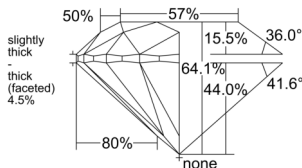

GIA®

FACSIMILE

GIA REPORT 6555160639

Verify this report at GIA.edu

GIA NATURAL DIAMOND DOSSIER®

May 01, 2026
GIA Report Number 6555160639
Shape and Cutting Style ..... Round Brilliant
Measurements ..... 4.64 - 4.67 x 2.99 mm

GRADING RESULTS

Carat Weight ..... 0.40 carat
Color Grade ..... G
Clarity Grade VS2
Cut Grade ..... Very Good

ADDITIONAL GRADING INFORMATION

Polish ..... Excellent
Symmetry ..... Very Good
Fluorescence ..... Medium Blue
Clarity Characteristics ..... Cloud, Crystal
Inscription(s): GIA 6555160639

PROPORTIONS

Profile to actual proportions

GRADING SCALES

GIA COLOR SCALE	GIA CLARITY SCALE	GIA CUT SCALE	
D	FLAWLESS	EXCELLENT	
E	INTERNALLY FLAWLESS		
F		VVS₁	VERY GOOD
G	VVS₂		
H	VS₁	GOOD	
I	VS₂		
J	SI₁	FAIR	
K	SI₂		
L	I₁	POOR	
M	I₂		
N	I₃		
O			
P			
Q			
R			
S			
T			
U			
V			
W			
X			
Y			
Z