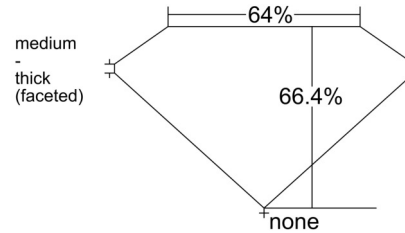

PROPORTIONS

Profile not to actual proportions