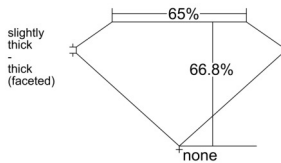

GIA®

FACSIMILE

GIA REPORT 6555155882

Verify this report at GIA.edu

GIA NATURAL DIAMOND DOSSIER®

May 06, 2026
GIA Report Number 6555155882
Shape and Cutting Style ..... Cushion Modified Brilliant
Measurements ..... 5.29 x 5.06 x 3.38 mm

GRADING RESULTS

Carat Weight ..... 0.71 carat
Color Grade I
Clarity Grade VVS1

ADDITIONAL GRADING INFORMATION

Polish ..... Excellent
Symmetry ..... Excellent
Fluorescence ..... None
Clarity Characteristics ..... Pinpoint, Feather
Inscription(s): GIA 6555155882

PROPORTIONS

Profile not to actual proportions

GRADING SCALES

GIA COLOR SCALE		GIA CLARITY SCALE	
COLORLESS	D	VERY VERY SLIGHTLY INCLUDED	FLAWLESS
	E		INTERNALLY FLAWLESS
	F		VVS₁
	G		VVS₂
	H		VS₁
	I		VS₂
	J		SI₁
	K		SI₂
	L		I₁
	M		I₂
NEAR COLORLESS	N	SLIGHTLY INCLUDED	I₃
	O		
	P		
	Q		
FAINT	R		
	S		
	T		
	U		
VERT LIGHT	V		
	W		
	X		
	Y		
LIGHT	Z