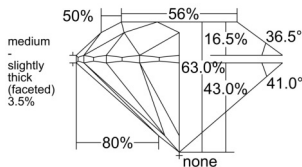

GIA®

FACSIMILE

GIA REPORT 6555151314

Verify this report at GIA.edu

GIA NATURAL DIAMOND DOSSIER®

May 02, 2026
GIA Report Number 6555151314
Shape and Cutting Style ..... Round Brilliant
Measurements ..... 5.07 - 5.10 x 3.21 mm

GRADING RESULTS

Carat Weight ..... 0.51 carat
Color Grade ..... H
Clarity Grade VS2
Cut Grade ..... Excellent

ADDITIONAL GRADING INFORMATION

Polish ..... Excellent
Symmetry ..... Excellent
Fluorescence ..... Medium Blue
Clarity Characteristics ..... Cloud, Crystal
Inscription(s): GIA 6555151314

PROPORTIONS

Profile to actual proportions