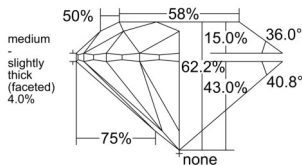

GIA®

FACSIMILE

GIA REPORT 6555148457

Verify this report at GIA.edu

GIA NATURAL DIAMOND DOSSIER®

April 29, 2026
GIA Report Number 6555148457
Shape and Cutting Style ..... Round Brilliant
Measurements ..... 4.45 - 4.48 x 2.78 mm

GRADING RESULTS

Carat Weight ..... 0.34 carat
Color Grade ..... G
Clarity Grade VS1
Cut Grade ..... Excellent

ADDITIONAL GRADING INFORMATION

Polish ..... Excellent
Symmetry ..... Excellent
Fluorescence ..... None
Clarity Characteristics ..... Cloud
Inscription(s): GIA 6555148457

PROPORTIONS

GRADING SCALES

GIA COLOR SCALE

COLOREDNESS	D
	E
	F
	G
	H
	I
	J
NEAR COLORLESS	K
	L
Faint	M
	N
	O
	P
Very Light	Q
	R
	S
	T
	U
	V
Light	W
	X
	Y
	Z

GIA CLARITY SCALE

FLAWLESS	INTERNAL FLAWLESS	
		FLAWLESS
VERY VERY SLIGHTLY INCLUDED	VVS₁	
	VVS₂	
VERY SLIGHTLY INCLUDED	VS₁	
	VS₂	
SLIGHTLY INCLUDED	SI₁	
	SI₂	
INCLUDED	I₁	
	I₂	
	I₃	

GIA CUT SCALE

EXCELLENT
VERY GOOD
GOOD
FAIR
POOR