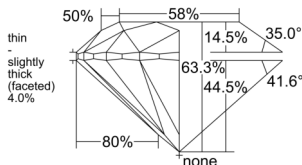

GIA®

FACSIMILE

GIA REPORT 6555146972

Verify this report at GIA.edu

GIA NATURAL DIAMOND DOSSIER®

April 29, 2026
GIA Report Number 6555146972
Shape and Cutting Style ..... Round Brilliant
Measurements ..... 4.99 - 5.07 x 3.19 mm

GRADING RESULTS

Carat Weight ..... 0.50 carat
Color Grade ..... G
Clarity Grade S11
Cut Grade ..... Excellent

ADDITIONAL GRADING INFORMATION

Polish ..... Excellent
Symmetry ..... Very Good
Fluorescence ..... None
Clarity Characteristics ..... Crystal, Cloud
Inscription(s): GIA 6555146972

PROPORTIONS

GRADING SCALES

GIA COLOR SCALE

COLORESS	D
	E
	F
	G
	H
	I
	J
NEAR COLORESS	K
	L
FANIT	M
	N
	O
	P
VERY LIGHT	Q
	R
	S
	T
	U
	V
	W
	X
	Y
LIGHT	Z

GIA CLARITY SCALE

VERY VERY SLIGHTLY INCLUDED	FLAWLESS
	INTERNALLY FLAWLESS
VERY SLIGHTLY INCLUDED	VVS₁
	VVS₂
SLIGHTLY INCLUDED	VS₁
	VS₂
INCLUDED	SI₁
	SI₂
	I₁
	I₂
	I₃

GIA CUT SCALE

EXCELLENT
VERY GOOD
GOOD
FAIR
POOR