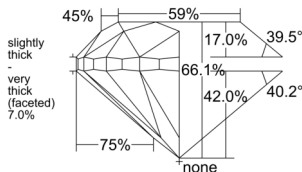

GIA®

FACSIMILE

GIA REPORT 6555135504

Verify this report at GIA.edu

GIA NATURAL DIAMOND DOSSIER®

May 04, 2026
GIA Report Number 6555135504
Shape and Cutting Style ..... Round Brilliant
Measurements ..... 4.82 - 4.86 x 3.20 mm

GRADING RESULTS

Carat Weight ..... 0.50 carat
Color Grade ..... E
Clarity Grade VS1
Cut Grade ..... Good

ADDITIONAL GRADING INFORMATION

Polish ..... Excellent
Symmetry ..... Very Good
Fluorescence ..... Medium Blue
Clarity Characteristics..Crystal, Indented Natural, Pinpoint, Cloud
Inscription(s): GIA 6555135504

PROPORTIONS

Profile to actual proportions

GRADING SCALES

GIA COLOR SCALE	GIA CLARITY SCALE	GIA CUT SCALE
D	FLAWLESS	EXCELLENT
E	INTERNALLY FLAWLESS	
F	VVS₁	VERY GOOD
G		
H	VS₁	GOOD
I		
J	VS₂	FAIR
K		
L	SI₁	POOR
M		
N	I₁	
O		
P	I₂	
Q		
R	I₃	
S		
T		
U		
V		
W		
X		
Y		
Z