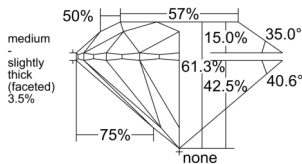

GIA®

FACSIMILE

GIA REPORT 6555123641

Verify this report at GIA.edu

GIA NATURAL DIAMOND DOSSIER®

April 27, 2026
GIA Report Number 6555123641
Shape and Cutting Style ..... Round Brilliant
Measurements ..... 5.08 - 5.12 x 3.12 mm

GRADING RESULTS

Carat Weight ..... 0.50 carat
Color Grade ..... F
Clarity Grade VVS1
Cut Grade ..... Excellent

ADDITIONAL GRADING INFORMATION

Polish ..... Excellent
Symmetry ..... Excellent
Fluorescence ..... Medium Blue
Clarity Characteristics ..... Pinpoint, Indented Natural
Inscription(s): GIA 6555123641

PROPORTIONS

GRADING SCALES

GIA COLOR SCALE

COLORLESS	D
	E
	F
	G
	H
	I
	J
NEAR COLORLESS	K
	L
Faint	M
	N
	O
	P
	Q
	R
	S
	T
	U
	V
	W
	X
	Y
LIGHT	Z

GIA CLARITY SCALE

FLAWLESS	INTERNAL FLAWLESS	
		VVS₁
VVS₂	VS₁	
VS₂	SI₁	
SI₁	SI₂	
I₁	I₂	
I₂	I₃	

GIA CUT SCALE

EXCELLENT
VERY GOOD
GOOD
FAIR
POOR