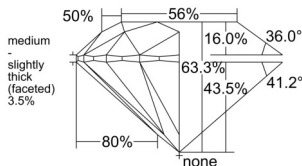

GIA®

FACSIMILE

GIA NATURAL DIAMOND DOSSIER®

April 28, 2026
GIA Report Number 6555121592
Shape and Cutting Style ..... Round Brilliant
Measurements ..... 5.42 - 5.45 x 3.44 mm

GRADING RESULTS

Carat Weight ..... 0.62 carat
Color Grade ..... K
Clarity Grade VVS2
Cut Grade ..... Excellent

ADDITIONAL GRADING INFORMATION

Polish ..... Excellent
Symmetry ..... Excellent
Fluorescence ..... None
Clarity Characteristics ..... Pinpoint
Inscription(s): GIA 6555121592

GIA REPORT 6555121592

Verify this report at GIA.edu

PROPORTIONS

Profile to actual proportions