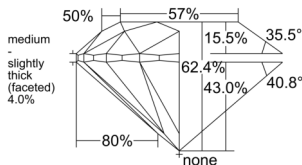

GIA®

FACSIMILE

GIA REPORT 6555115481

Verify this report at GIA.edu

GIA NATURAL DIAMOND DOSSIER®

April 28, 2026
GIA Report Number 6555115481
Shape and Cutting Style ..... Round Brilliant
Measurements ..... 5.14 - 5.17 x 3.22 mm

GRADING RESULTS

Carat Weight ..... 0.53 carat
Color Grade ..... E
Clarity Grade SI2
Cut Grade ..... Excellent

ADDITIONAL GRADING INFORMATION

Polish ..... Excellent
Symmetry ..... Excellent
Fluorescence ..... None
Clarity Characteristics ..... Cloud
Inscription(s): GIA 6555115481

PROPORTIONS

Profile to actual proportions