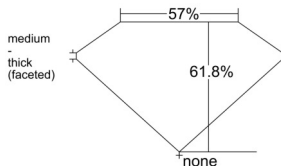

GIA®

FACSIMILE

GIA REPORT 6555115200

Verify this report at GIA.edu

GIA NATURAL DIAMOND DOSSIER®

April 29, 2026
GIA Report Number 6555115200
Shape and Cutting Style ..... Pear Brilliant
Measurements ..... 7.89 x 4.96 x 3.07 mm

GRADING RESULTS

Carat Weight ..... 0.71 carat
Color Grade ..... G
Clarity Grade VS1

ADDITIONAL GRADING INFORMATION

Polish ..... Excellent
Symmetry ..... Excellent
Fluorescence ..... Medium Blue
Clarity Characteristics ..... Crystal, Pinpoint
Inscription(s): GIA 6555115200

PROPORTIONS

Profile not to actual proportions

GRADING SCALES

GIA COLOR SCALE		GIA CLARITY SCALE			
COLORLESS	D	VERY VERY SLIGHTLY INCLUDED	FLAWLESS		
	E		INTERNALLY FLAWLESS		
	F	VERY SLIGHTLY INCLUDED	VVS₁		
	G		VVS₂		
	H		VS₁		
	NEAR COLORLESS	I	SLIGHTLY INCLUDED	VS₂	
		J		SI₁	
		FAINT	K	INCLUDED	SI₂
			L		I₁
			M		I₂
VERT LIGHT	N	LIGHT	I₃		
	O				
	P				
	Q				
	R				
	S				
	T				
LIGHT	U				
	V				
	W				
	X				
Y					
Z