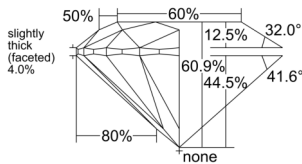

GIA®

FACSIMILE

GIA REPORT 6555113011

Verify this report at GIA.edu

GIA NATURAL DIAMOND DOSSIER®

April 26, 2026
GIA Report Number 6555113011
Shape and Cutting Style ..... Round Brilliant
Measurements ..... 6.21 - 6.24 x 3.79 mm

GRADING RESULTS

Carat Weight ..... 0.90 carat
Color Grade ..... F
Clarity Grade VS1
Cut Grade ..... Excellent

ADDITIONAL GRADING INFORMATION

Polish ..... Excellent
Symmetry ..... Excellent
Fluorescence ..... None
Clarity Characteristics..... Crystal, Cloud, Needle, Pinpoint
Inscription(s): GIA 6555113011

PROPORTIONS

Profile to actual proportions

GRADING SCALES

GIA COLOR SCALE	GIA CLARITY SCALE	GIA CUT SCALE	
D	FLAWLESS	EXCELLENT	
E	INTERNALLY FLAWLESS		
F		VVS₁	VERY GOOD
G	VVS₂		
H	VS₁	GOOD	
I	VS₂		
J	SI₁	FAIR	
K	SI₂		
L	I₁	POOR	
M			
N			
O	I₂		
P			
Q	I₃		
R			
S			
T			
U			
V			
W			
X			
Y			
Z