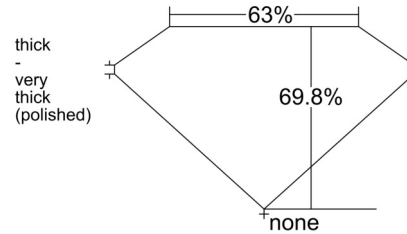

GIA NATURAL DIAMOND GRADING REPORT

April 29, 2026
GIA Report Number 6555104374
Shape and Cutting Style Emerald Cut
Measurements 6.58 x 4.74 x 3.31 mm

GRADING RESULTS

Carat Weight 1.03 carat
Color Grade I
Clarity Grade VVS1

Profile not to actual proportions

CLARITY CHARACTERISTICS

KEY TO SYMBOLS*

- Pinpoint
- ~ Feather

* Red symbols denote internal characteristics (inclusions). Green or black symbols denote external characteristics (blemishes). Diagram is an approximate representation of the diamond, and symbols shown indicate type, position, and approximate size of clarity characteristics. All clarity characteristics may not be shown. Details of finish are not shown.