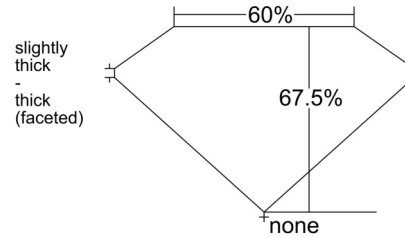

GIA NATURAL DIAMOND GRADING REPORT

April 24, 2026  
 GIA Report Number ..... 6555095947  
 Shape and Cutting Style ..... Cushion Modified Brilliant  
 Measurements ..... 6.73 x 5.36 x 3.62 mm

GRADING RESULTS

Carat Weight ..... 1.06 carat  
 Color Grade ..... G  
 Clarity Grade ..... VS2

ADDITIONAL GRADING INFORMATION

Polish ..... Excellent  
 Symmetry ..... Excellent  
 Fluorescence ..... Faint  
 Inscription(s): GIA 6555095947  
 Comments: Pinpoints are not shown.

PROPORTIONS

Profile not to actual proportions

CLARITY CHARACTERISTICS

KEY TO SYMBOLS\*

- Crystal
- ⊗ Cloud
- ∖ Needle

\* Red symbols denote internal characteristics (inclusions). Green or black symbols denote external characteristics (blemishes). Diagram is an approximate representation of the diamond, and symbols shown indicate type, position, and approximate size of clarity characteristics. All clarity characteristics may not be shown. Details of finish are not shown.