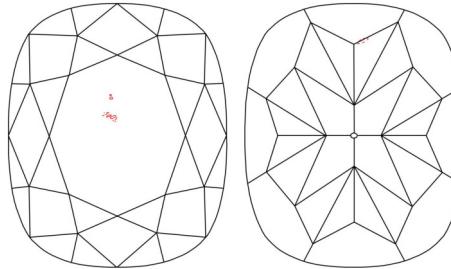

GIA NATURAL DIAMOND GRADING REPORT

April 24, 2026  
 GIA Report Number ..... 6555095947  
 Shape and Cutting Style ..... Cushion Modified Brilliant  
 Measurements ..... 6.73 x 5.36 x 3.62 mm

GRADING RESULTS

Carat Weight ..... 1.06 carat  
 Color Grade ..... G  
 Clarity Grade ..... VS2

ADDITIONAL GRADING INFORMATION

Polish ..... Excellent  
 Symmetry ..... Excellent  
 Fluorescence ..... Faint  
 Inscription(s): GIA 6555095947  
 Comments: Pinpoints are not shown.

PROPORTIONS

Profile not to actual proportions

CLARITY CHARACTERISTICS

KEY TO SYMBOLS\*

- Crystal
- ⊗ Cloud
- ∖ Needle

\* Red symbols denote internal characteristics (inclusions). Green or black symbols denote external characteristics (blemishes). Diagram is an approximate representation of the diamond, and symbols shown indicate type, position, and approximate size of clarity characteristics. All clarity characteristics may not be shown. Details of finish are not shown.