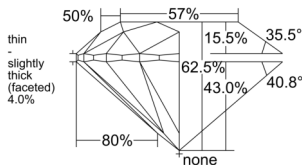

GIA®

FACSIMILE

GIA REPORT 6555090639

Verify this report at GIA.edu

GIA NATURAL DIAMOND DOSSIER®

April 22, 2026
GIA Report Number 6555090639
Shape and Cutting Style ..... Round Brilliant
Measurements ..... 5.98 - 6.01 x 3.75 mm

GRADING RESULTS

Carat Weight ..... 0.83 carat
Color Grade ..... F
Clarity Grade S11
Cut Grade ..... Excellent

ADDITIONAL GRADING INFORMATION

Polish ..... Excellent
Symmetry ..... Excellent
Fluorescence ..... Medium Blue
Clarity Characteristics ..... Crystal
Inscription(s): GIA 6555090639

PROPORTIONS

Profile to actual proportions