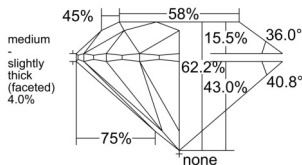

GIA®

FACSIMILE

GIA REPORT 6555089824

Verify this report at GIA.edu

GIA NATURAL DIAMOND DOSSIER®

April 22, 2026
GIA Report Number 6555089824
Shape and Cutting Style ..... Round Brilliant
Measurements ..... 5.05 - 5.07 x 3.15 mm

GRADING RESULTS

Carat Weight ..... 0.50 carat
Color Grade I
Clarity Grade VS1
Cut Grade ..... Excellent

ADDITIONAL GRADING INFORMATION

Polish ..... Excellent
Symmetry ..... Excellent
Fluorescence ..... None
Clarity Characteristics..... Crystal, Cloud, Pinpoint
Inscription(s): GIA 6555089824

PROPORTIONS

Profile to actual proportions