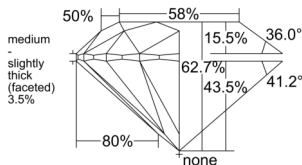

GIA®

FACSIMILE

GIA REPORT 6555087499

Verify this report at GIA.edu

GIA NATURAL DIAMOND DOSSIER®

April 21, 2026
GIA Report Number 6555087499
Shape and Cutting Style ..... Round Brilliant
Measurements ..... 5.03 - 5.07 x 3.17 mm

GRADING RESULTS

Carat Weight ..... 0.50 carat
Color Grade ..... F
Clarity Grade VS1
Cut Grade ..... Excellent

ADDITIONAL GRADING INFORMATION

Polish ..... Excellent
Symmetry ..... Excellent
Fluorescence ..... Strong Blue
Clarity Characteristics..... Crystal, Feather, Pinpoint, Indented
Natural

Inscription(s): GIA 6555087499

PROPORTIONS

GRADING SCALES

GIA COLOR SCALE	GIA CLARITY SCALE	GIA CUT SCALE	
D	FLAWLESS	EXCELLENT	
E	INTERNALLY FLAWLESS		
F		VVS₁	VERY GOOD
G	VVS₂		
H	VS₁	GOOD	
I	VS₂		
J	SI₁	FAIR	
K	SI₂		
L	I₁	POOR	
M	I₂		
N	I₃		
O			
P			
Q			
R			
S			
T			
U			
V			
W			
X			
Y			
Z