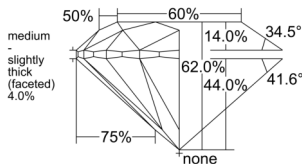

GIA®

FACSIMILE

GIA REPORT 6555087081

Verify this report at GIA.edu

GIA NATURAL DIAMOND DOSSIER®

April 22, 2026
GIA Report Number 6555087081
Shape and Cutting Style ..... Round Brilliant
Measurements ..... 5.08 - 5.11 x 3.16 mm

GRADING RESULTS

Carat Weight ..... 0.50 carat
Color Grade ..... E
Clarity Grade VVS1
Cut Grade ..... Excellent

ADDITIONAL GRADING INFORMATION

Polish ..... Excellent
Symmetry ..... Excellent
Fluorescence ..... None
Clarity Characteristics ..... Pinpoint, Needle
Inscription(s): GIA 6555087081

PROPORTIONS

Profile to actual proportions