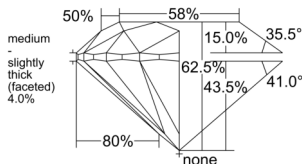

GIA®

FACSIMILE

GIA REPORT 6555085351

Verify this report at GIA.edu

GIA NATURAL DIAMOND DOSSIER®

April 21, 2026
GIA Report Number 6555085351
Shape and Cutting Style ..... Round Brilliant
Measurements ..... 4.75 - 4.78 x 2.98 mm

GRADING RESULTS

Carat Weight ..... 0.42 carat
Color Grade ..... D
Clarity Grade VVS1
Cut Grade ..... Excellent

ADDITIONAL GRADING INFORMATION

Polish ..... Excellent
Symmetry ..... Excellent
Fluorescence ..... Strong Blue
Clarity Characteristics ..... Pinpoint
Inscription(s): GIA 6555085351

PROPORTIONS

GRADING SCALES

GIA COLOR SCALE	GIA CLARITY SCALE	GIA CUT SCALE
COLOURLESS	FLAWLESS	EXCELLENT
D	INTERNALLY FLAWLESS	
E	VVS₁	VERY GOOD
F		
G	VS₁	GOOD
H		
I	SI₁	FAIR
J		
K	I₁	POOR
L		
M	I₂	
N		
O	I₃	
P		
Q		
R		
S		
T		
U		
V		
W		
X		
Y		
Z