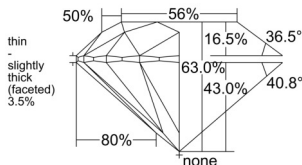

GIA®

FACSIMILE

GIA REPORT 6555078845

Verify this report at GIA.edu

GIA NATURAL DIAMOND DOSSIER®

April 20, 2026
GIA Report Number 6555078845
Shape and Cutting Style ..... Round Brilliant
Measurements ..... 5.04 - 5.08 x 3.19 mm

GRADING RESULTS

Carat Weight ..... 0.50 carat
Color Grade ..... E
Clarity Grade VVS2
Cut Grade ..... Excellent

ADDITIONAL GRADING INFORMATION

Polish ..... Excellent
Symmetry ..... Excellent
Fluorescence ..... Strong Blue
Clarity Characteristics ..... Pinpoint, Cloud
Inscription(s): GIA 6555078845

PROPORTIONS

GRADING SCALES

GIA COLOR SCALE	GIA CLARITY SCALE	GIA CUT SCALE
COLORESS	FLAWLESS	EXCELLENT
D	INTERNALLY FLAWLESS	
E	VVS₁	VERY GOOD
F		
G	VVS₂	
H	VS₁	GOOD
I		
J	VS₂	
K	SI₁	FAIR
L		
M	SI₂	
N	I₁	POOR
O		
P	I₂	
Q	I₃	
R		
S		
T		
U		
V		
W		
X		
Y		
Z