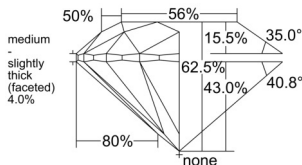

GIA®

FACSIMILE

GIA REPORT 6555077082

Verify this report at GIA.edu

GIA NATURAL DIAMOND DOSSIER®

April 21, 2026
GIA Report Number 6555077082
Shape and Cutting Style ..... Round Brilliant
Measurements ..... 5.06 - 5.08 x 3.17 mm

GRADING RESULTS

Carat Weight ..... 0.50 carat
Color Grade ..... H
Clarity Grade VS1
Cut Grade ..... Excellent

ADDITIONAL GRADING INFORMATION

Polish ..... Excellent
Symmetry ..... Excellent
Fluorescence ..... None
Clarity Characteristics..... Crystal, Cloud, Needle
Inscription(s): GIA 6555077082

PROPORTIONS

Profile to actual proportions