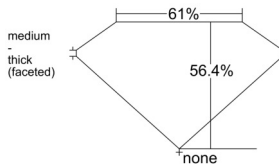

GIA®

FACSIMILE

GIA REPORT 6555075778

Verify this report at GIA.edu

GIA NATURAL DIAMOND DOSSIER®

April 20, 2026
GIA Report Number 6555075778
Shape and Cutting Style ..... Heart Brilliant
Measurements ..... 5.40 x 6.26 x 3.53 mm

GRADING RESULTS

Carat Weight ..... 0.70 carat
Color Grade I
Clarity Grade ..... Internally Flawless

ADDITIONAL GRADING INFORMATION

Polish ..... Very Good
Symmetry ..... Excellent
Fluorescence ..... Faint
Clarity Characteristics... Surface Graining, Natural, Minor Details
of Polish

Inscription(s): GIA 6555075778

PROPORTIONS

Profile not to actual proportions

GRADING SCALES

GIA COLOR SCALE		GIA CLARITY SCALE			
COLORLESS	D	VERY VERY SLIGHTLY INCLUDED	FLAWLESS		
	E		INTERNALLY FLAWLESS		
	F	VERY SLIGHTLY INCLUDED	VVS₁		
	G		VVS₂		
	H		VS₁		
	NEAR COLORLESS	I	SLIGHTLY INCLUDED	VS₂	
		J		SI₁	
		FAINT	K	INCLUDED	SI₂
			L		I₁
			M		I₂
VERTICALLY LIGHT	N	INCLUDED	I₃		
	O				
	P				
	Q				
	R				
	S				
	T				
LIGHT	U				
	V				
	W				
	X				
Y					
Z